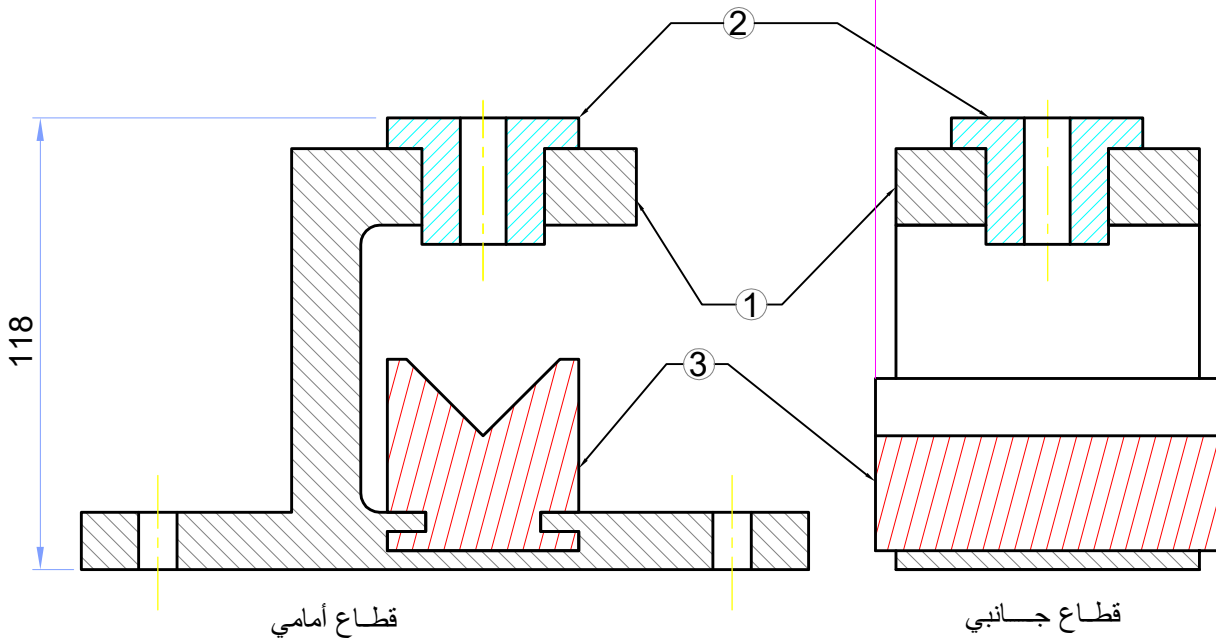

لوحة 3

3	GLAND	STEEL	1
2	SLIDING JAW	STEEL	1
1	BASE	CAST IRON	1
It No	Part Name	Material	R.N

BIRZEIT UNIVERSITY - FACULTY OF ENGINEERING ALQUDSPUB.COM

987654321

MECHANICAL ENGINEERING DEPARTMENT

DRILLING JIG