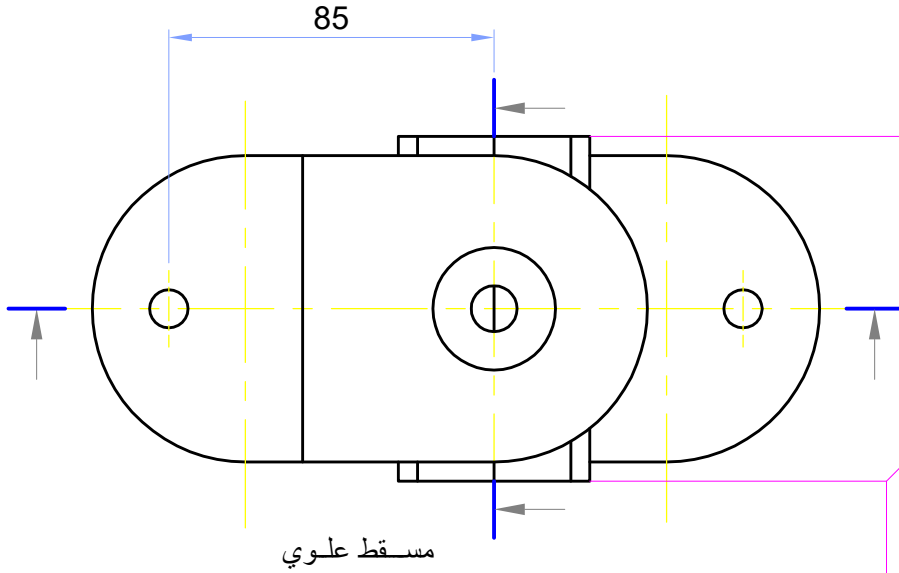

لوحة 3

3	GLAND	STEEL	1
2	SLIDING JAW	STEEL	1
1	BASE	CAST IRON	1
It No	Part Name	Material	R.N

BIRZEIT UNIVERSITY - FACULTY OF ENGINEERING ALQUDSPUB.COM

987654321

MECHANICAL ENGINEERING DEPARTMENT

DRILLING JIG